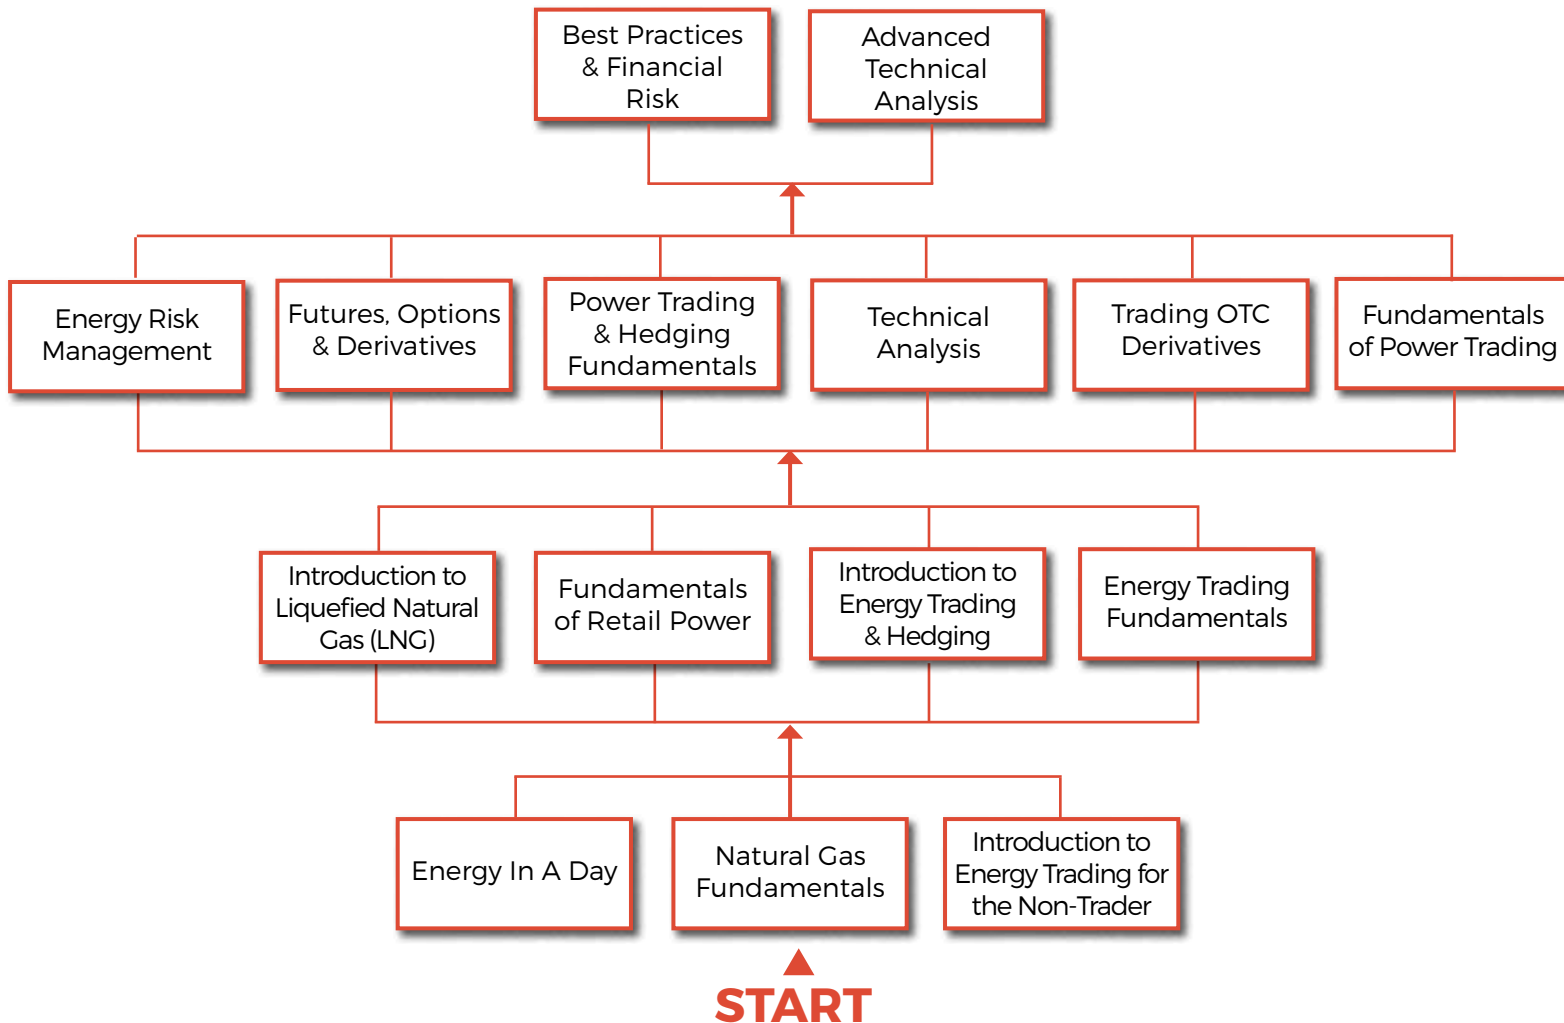

# Power Industry Competency Path

Energy Management Institute - [www.emi.org](http://www.emi.org)

EMI's Power Industry Competency Path makes continuing your training simple, leading you through our courses from beginning to end. Start anywhere on the path based on your experience and knowledge, and continue your way to complete competency. Click on any course title for more information and public course dates. All EMI courses can also be customized and brought onsite to your location.