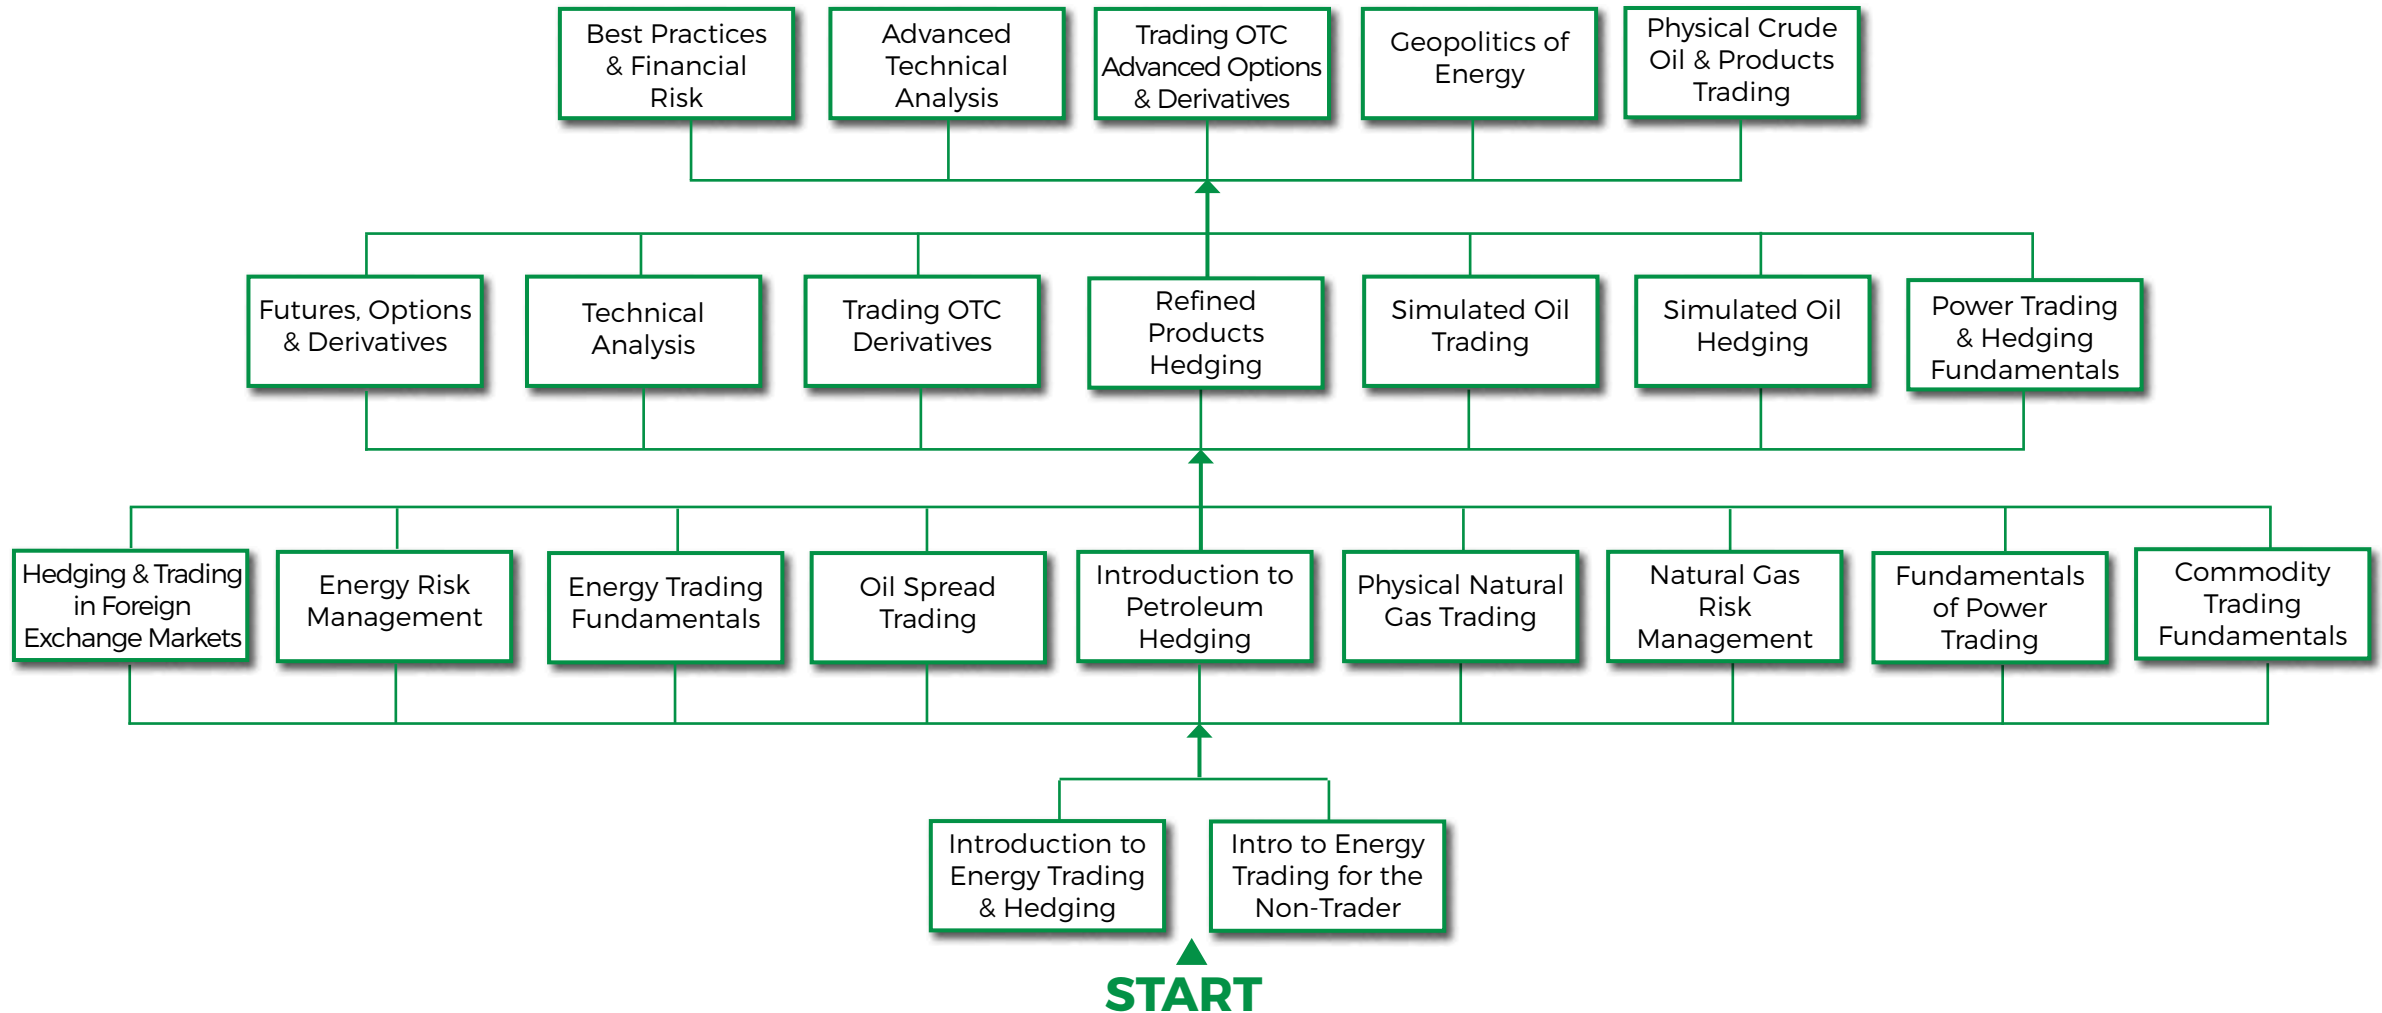

Trading & Risk Management Competency Path

Energy Management Institute - www.emi.org

EMI's Trading & Risk Management Competency Path makes continuing your training simple, leading you through our courses from beginning to end. Start anywhere on the path based on your experience and knowledge, and continue your way to complete competency. Click on any course title for more information and public course dates. All EMI courses can also be customized and brought onsite to your location.